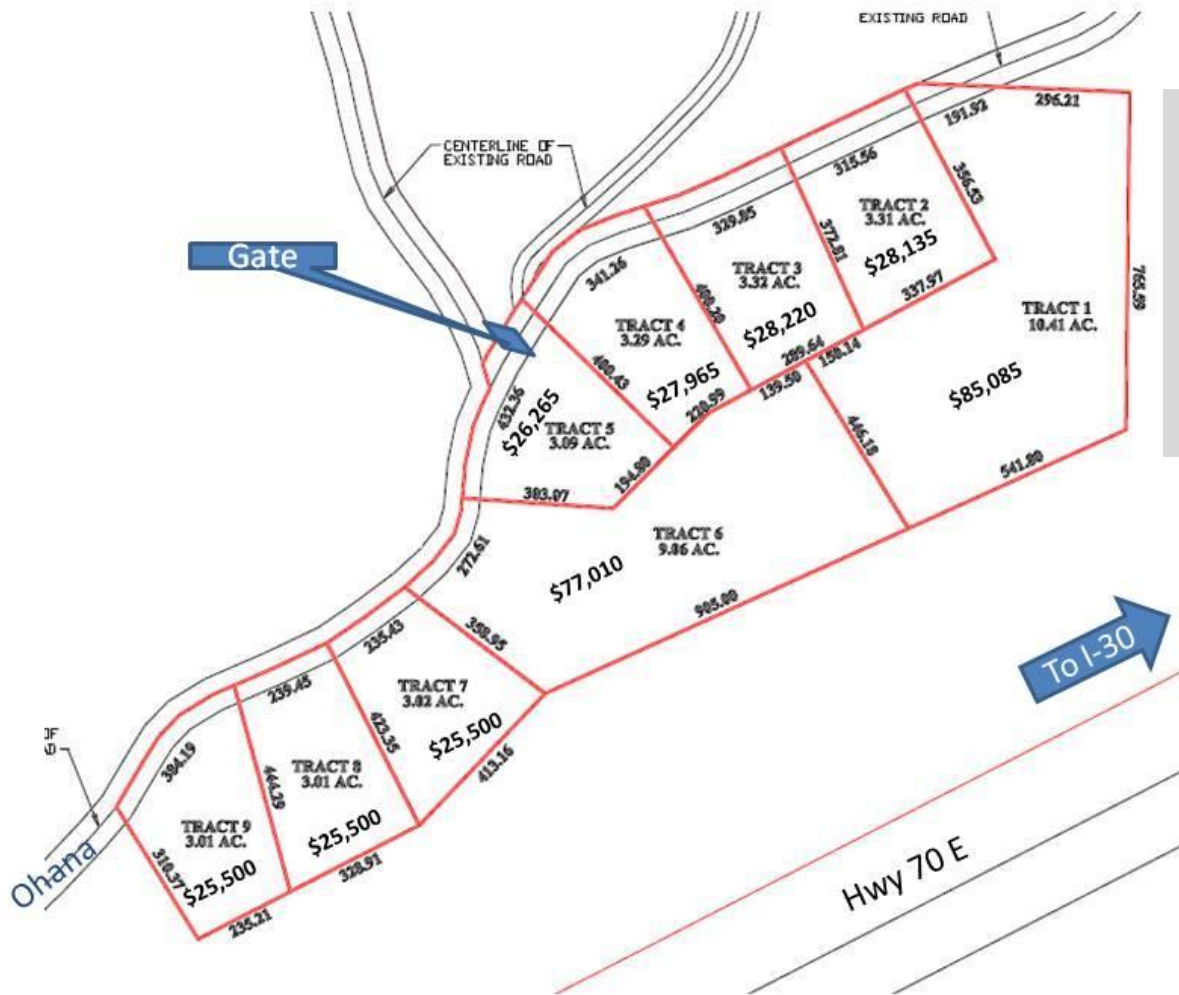

**LOCAL
CHARM**

G
GEHRKI
COMMERCIAL
REAL ESTATE
501.623.2200

**NATIONAL
EXPERTISE**

LISTINGS

DEVELOPMENT

LEASING

Cara S. Bellomy
Gehrki Commercial Real Estate
1401 Malvern Avenue, Suite 272
Hot Springs, AR 71901
Office: 501-623-2200
Fax: 501-623-2261
Cell: 501-655-2139
Email: cbellomy@cablelynx.com
www.gehrki.com